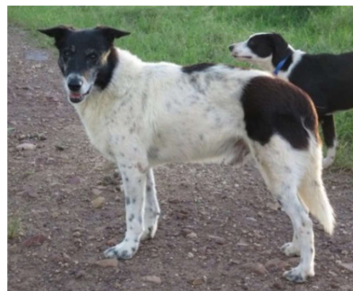

Sire:
Lookerbie Goolie

Dam:
Wilderness Daisey

As expected from the mating, Rose has a big cast, speed and fantastic herding instinct. She shows bravery without silliness and does have some heel. Rose is a great 'doer', with loads of personality. A litter sister to Winston and Nina – we retained three from this mating and have not regretted it. They have excellent, temperament, maternal instinct and a genuine will to please.